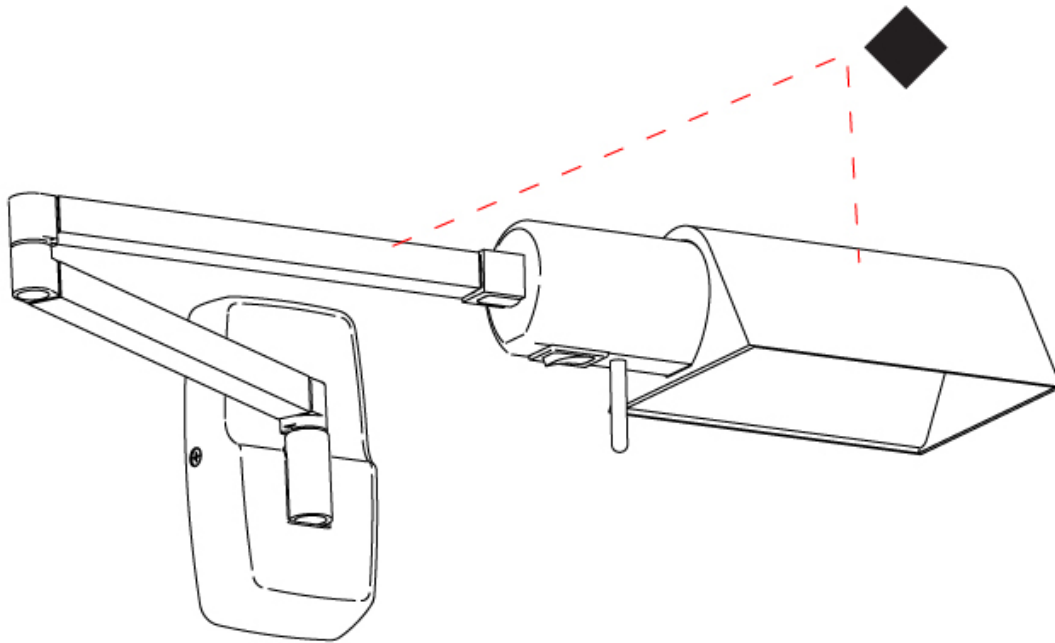

ELEA LECTURA SURFACE

D93246-

PROJECT

TYPE

SPECIFIER

QUANTITY

DATE

D