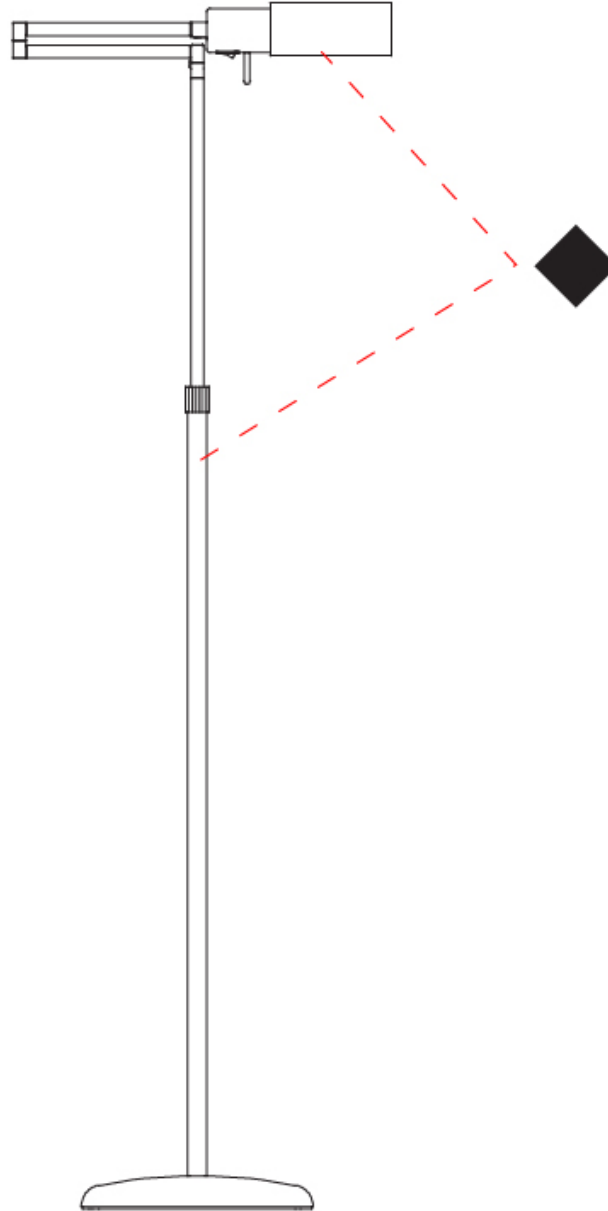

ELEA LECTURA PORTABLE

D94050-

PROJECT

TYPE

SPECIFIER

QUANTITY

DATE

D