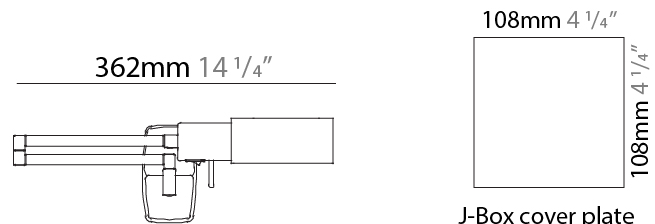

PROJECT	_____
TYPE	_____
SPECIFIER	_____
QUANTITY	_____
DATE	_____

ELEA LECTURA SURFACE

D93246-

base number   Finish
Options

1. To build a product code in our configurator select the specify button on the base model # product page
2. To build a manual product code on this datasheet choose from the options listed below in blue font and add the suffix to the base model #

GENERAL

Series: Elea Lectura
Brand: Milan
Division: Design
Mounting Type: Surface
Mounting Location: Wall

PHYSICAL

Shape: Abstract
Length (mm): 362 - 550
Length (in): 14 1/4
Height (mm): 118
Height (in): 4 5/8
Extension (mm): 362 - 550
Extension (in): 14 1/4
Light Distribution: Adjustable / Direct
Fixture Finish: BLK / NIC
Fixture Material: Aluminum

ELECTRICAL

Lamp Type: LED
Input Wattage (W): 12
Dimming: Electronic Low Voltage Dimming
Input Voltage (V): 120Vac Direct Line

LED

Number of LEDs: 3
Color Temperature (°K): 2700-2900
Max. Delivered Lumen (lm): 900
CRI: >80 CRI

OPTICAL

Adjustability: Tilting and rotating

RATINGS AND CERTIFICATIONS

Certified By: Certified for North American Standards
IP rating: IP20