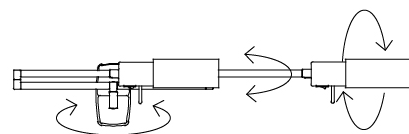

PROJECT	_____
TYPE	_____
SPECIFIER	_____
QUANTITY	_____
DATE	_____

ELEA LECTURA SURFACE

D93246-

base number   Finish
Options

1. To build a product code in our configurator select the specify button on the base model # product page
2. To build a manual product code on this datasheet choose from the options listed below in blue font and add the suffix to the base model #

GENERAL

Series: Elea Lectura
Brand: Milan
Division: Design
Mounting Type: Surface
Mounting Location: Wall

PHYSICAL

Shape: Abstract
Length (mm): 362 - 550
Length (in): 14 1/4
Height (mm): 118
Height (in): 4 5/8
Extension (mm): 362 - 550
Extension (in): 14 1/4
Light Distribution: Adjustable / Direct
Fixture Finish: BLK / NIC
Fixture Material: Aluminum

ELECTRICAL

Lamp Type: LED
Input Wattage (W): 12
Dimming: Electronic Low Voltage Dimming
Input Voltage (V): 120Vac Direct Line

LED

Number of LEDs: 3
Color Temperature (°K): 2700-2900
Max. Delivered Lumen (lm): 900
CRI: >80 CRI

OPTICAL

Adjustability: Tilting and rotating

RATINGS AND CERTIFICATIONS

Certified By: Certified for North American Standards
IP rating: IP20