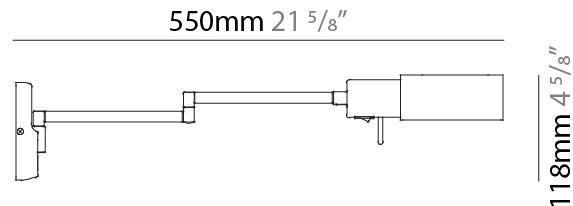

PROJECT	_____
TYPE	_____
SPECIFIER	_____
QUANTITY	_____
DATE	_____

ELEA LECTURA SURFACE

D93246-

base number   Finish
Options

1. To build a product code in our configurator select the specify button on the base model # product page
2. To build a manual product code on this datasheet choose from the options listed below in blue font and add the suffix to the base model #

GENERAL

Series: Elea Lectura
Brand: Milan
Division: Design
Mounting Type: Surface
Mounting Location: Wall

PHYSICAL

Shape: Abstract
Length (mm): 362 - 550
Length (in): 14 1/4
Height (mm): 118
Height (in): 4 5/8
Extension (mm): 362 - 550
Extension (in): 14 1/4
Light Distribution: Adjustable / Direct
Fixture Finish: BLK / NIC
Fixture Material: Aluminum

ELECTRICAL

Lamp Type: LED
Input Wattage (W): 12
Dimming: Electronic Low Voltage Dimming
Input Voltage (V): 120Vac Direct Line

LED

Number of LEDs: 3
Color Temperature (°K): 2700-2900
Max. Delivered Lumen (lm): 900
CRI: >80 CRI

OPTICAL

Adjustability: Tilting and rotating

RATINGS AND CERTIFICATIONS

Certified By: Certified for North American Standards
IP rating: IP20