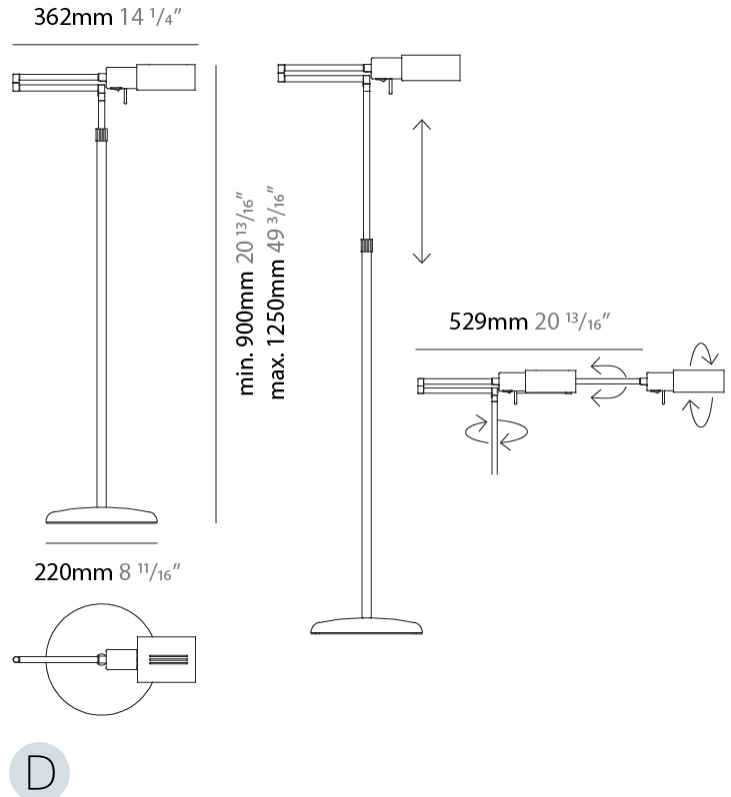

ELEA LECTURA PORTABLE

D94050-

base number   Finish
Options

PROJECT	_____
TYPE	_____
SPECIFIER	_____
QUANTITY	_____
DATE	_____

1. To build a product code in our configurator select the specify button on the base model # product page
2. To build a manual product code on this datasheet choose from the options listed below in blue font and add the suffix to the base model #

GENERAL

Series: Elea Lectura
Brand: Milan
Division: Design
Mounting Type: Portable
Mounting Location: Floor
Subcategory: Floor

PHYSICAL

Shape: Abstract
Length (mm): 362 - 529
Length (in): 14 1/4
Height (mm): 900 - 1250
Height (in): 35 3/8
Extension (mm): 362 - 529
Extension (in): 14 1/4
Light Distribution: Adjustable / Direct
Fixture Finish: [BLK / NIC](#)
Fixture Material: Aluminum

ELECTRICAL

Lamp Type: LED
Input Wattage (W): 12
Dimming: Electronic Low Voltage Dimming
Input Voltage (V): 120Vac Direct Line

LED

Number of LEDs: 3
Color Temperature (°K): 2700-2900
Max. Delivered Lumen (lm): 900
CRI: >80 CRI

OPTICAL

Adjustability: Tilting and rotating

RATINGS AND CERTIFICATIONS

Certified By: Certified for North American Standards
IP rating: IP20